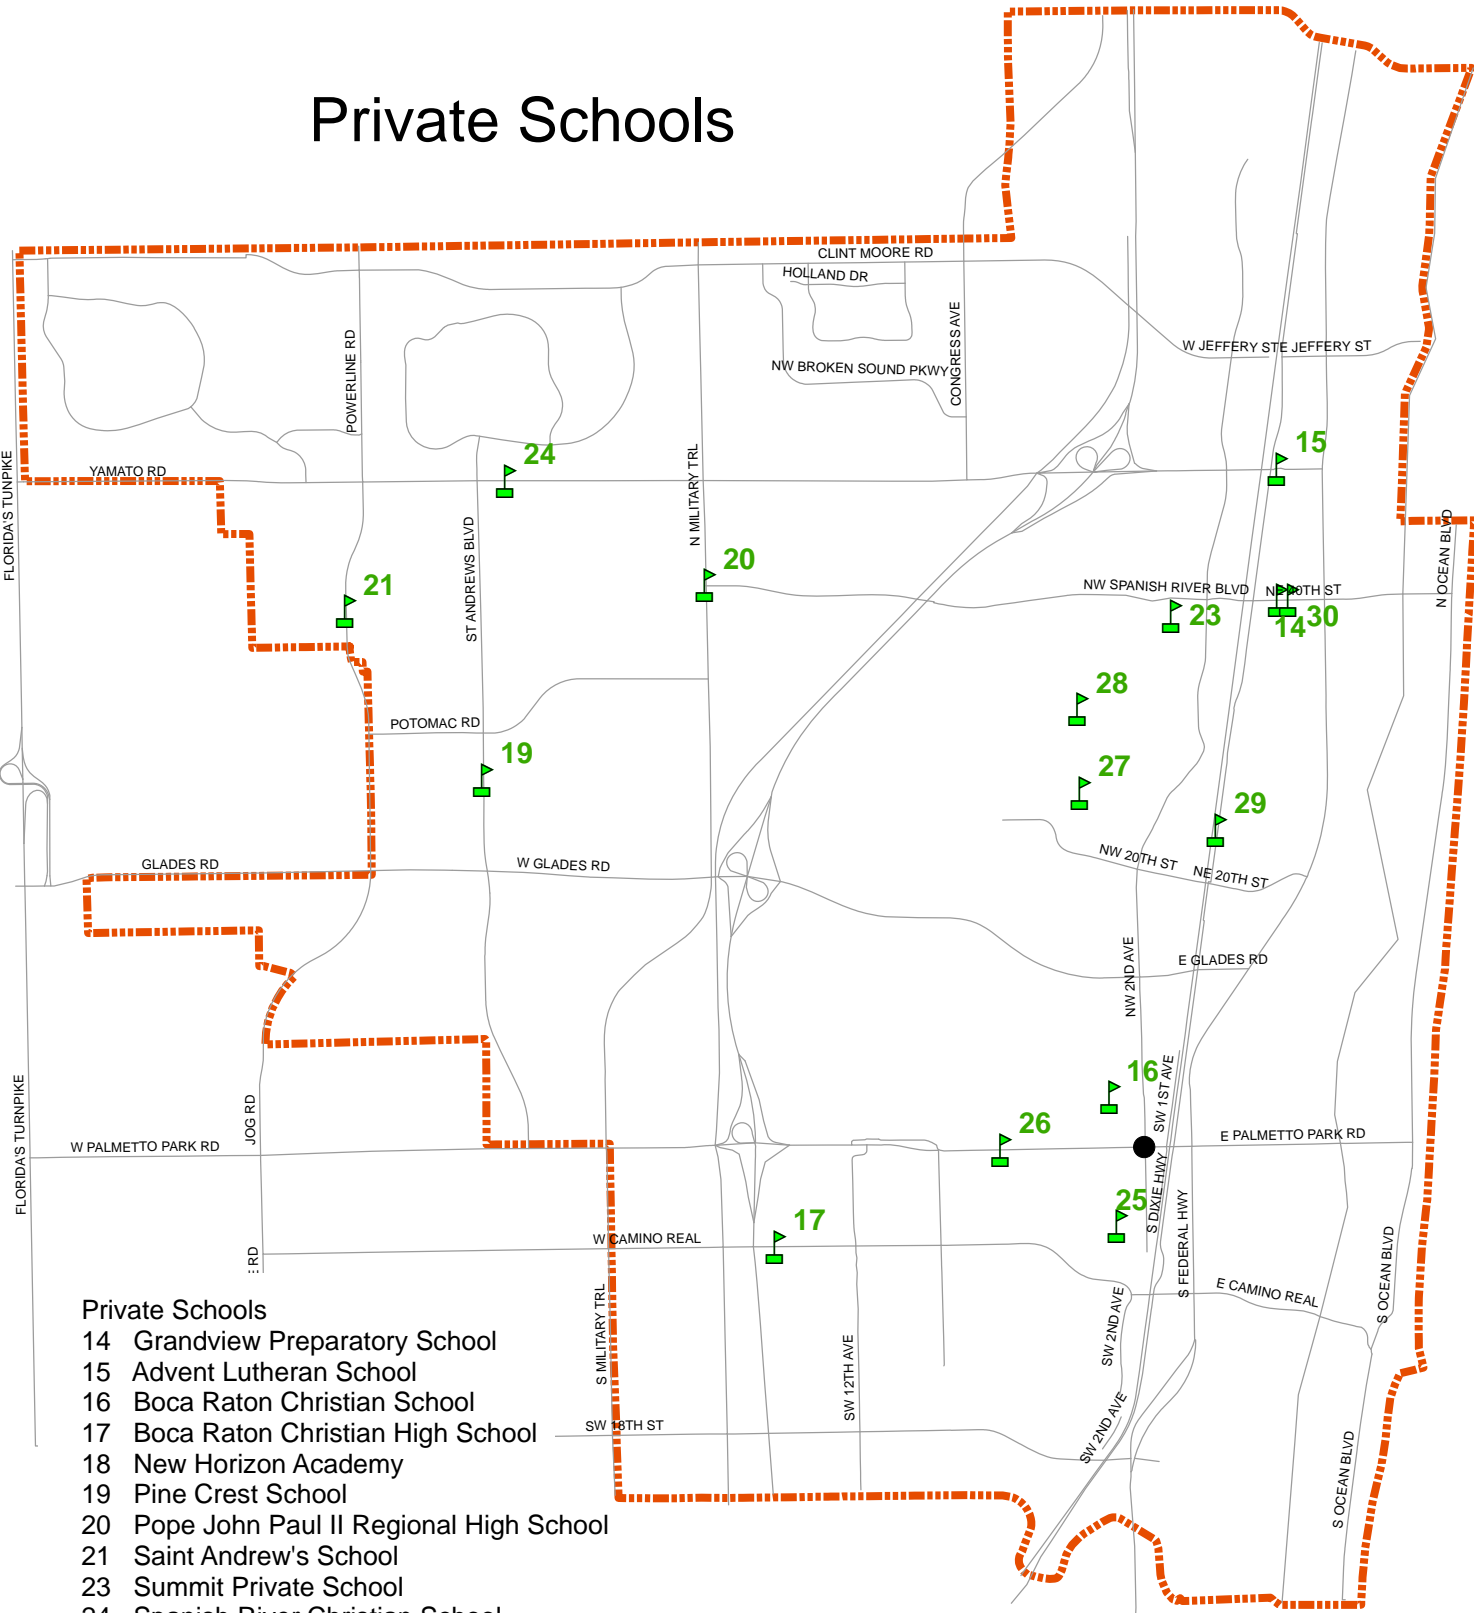

# Private Schools

**Private Schools**

- 14 Grandview Preparatory School
- 15 Advent Lutheran School
- 16 Boca Raton Christian School
- 17 Boca Raton Christian High School
- 18 New Horizon Academy
- 19 Pine Crest School
- 20 Pope John Paul II Regional High School
- 21 Saint Andrew's School
- 23 Summit Private School
- 24 Spanish River Christian School
- 25 St Joan of Arc
- 26 St Paul Lutheran School
- 27 Claremont Montessori School
- 28 Garden of Sahaba Academy
- 29 Academic High School of Boca Raton
- 30 Torah Academy of Boca Raton

**Legend**

-  City Limits
-  Private\_Schools