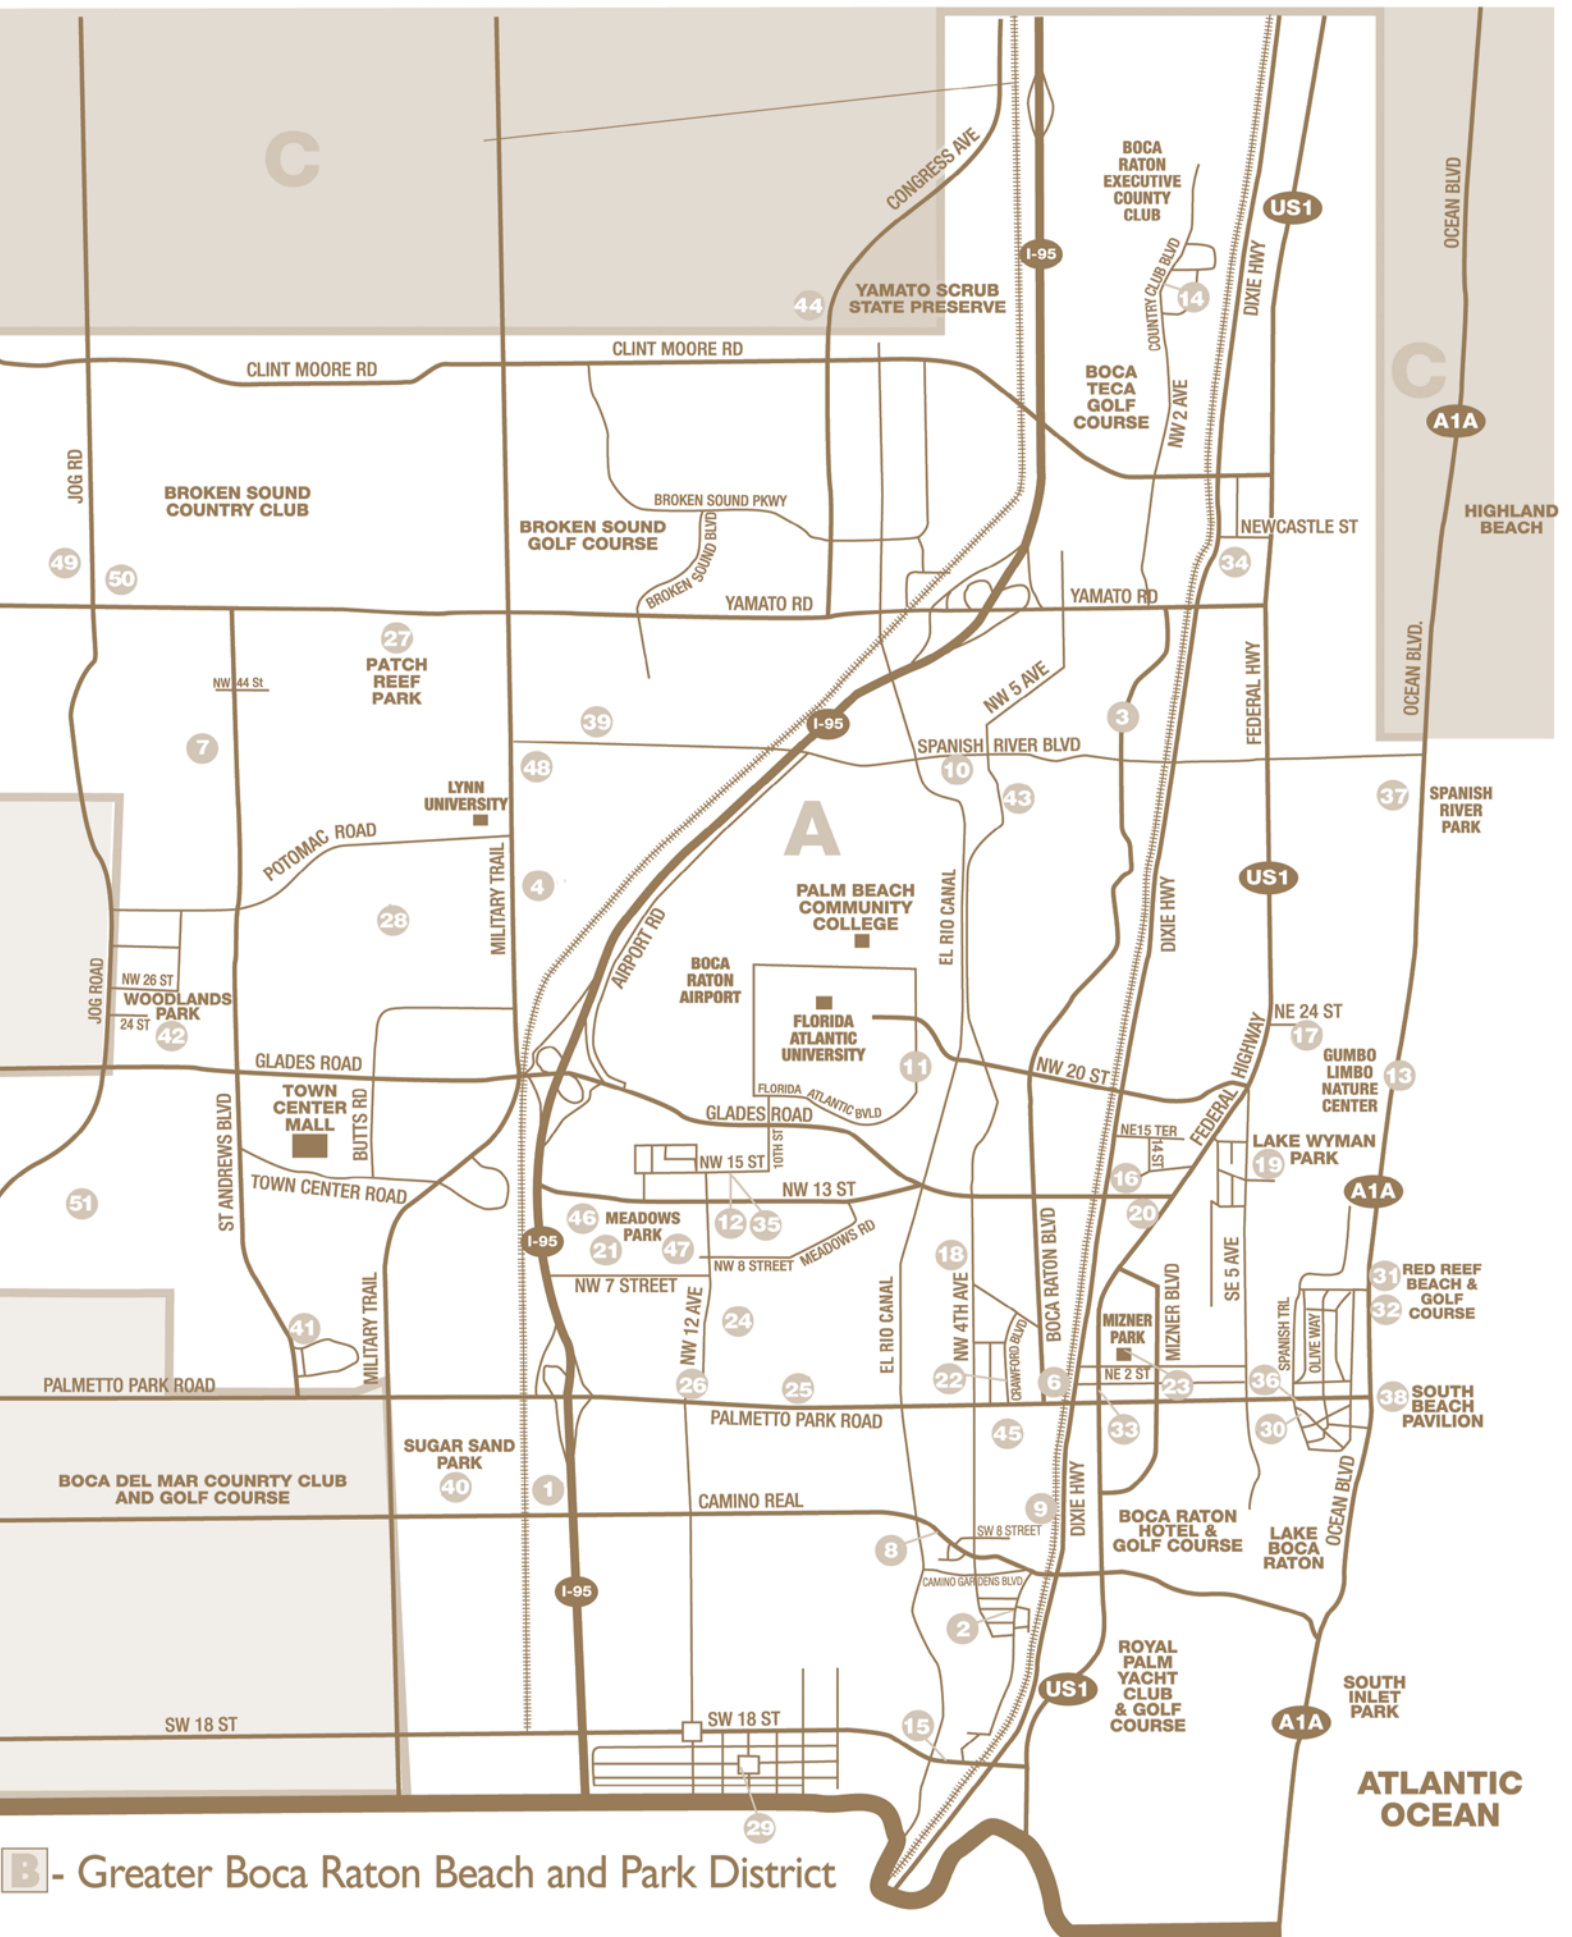

# City of Boca Raton/Greater Boca Raton Beach and Park District Parks and Recreation Facilities

1. Blazing Star Preserve
2. Boca Isles Park Park
3. Boca Raton Blvd. Pocket Park
4. Boca Raton Dog Park – Mizner Bark
5. Boca Raton Municipal Golf Course
6. Boca Raton Public Library
7. Boca Tierra Park
8. Camino Villas Park
9. Count deHoernle Train Depot
10. El Rio Trail
11. Florida Atlantic University Soccer Fields
12. George Snow Park
13. Gumbo Limbo Nature Center
14. Hidden Lakes Park
15. Hillsboro El Rio Park
16. Hughes Park
17. James A. Rutherford Park
18. J. Patrick Lynch Golden Fig Park
19. Lake Wyman Park
20. Martin Luther King, Jr. Memorial
21. Meadows Park
22. Memorial Park
23. Mizner Park
24. NW 11th Avenue Park
25. Palmetto Dune Park
26. Palmetto Pk. Rd. Pocket Parks
27. Patch Reef Park
28. Patch Reef Trail
29. Pine Breeze Park
30. Por La Mar Park
31. Red Reef Park
32. Red Reef Executive Golf Course
33. Sanborn Square
34. Sand Pine Park
35. Serenoa Glade Preserve
36. Silver Palm Park
37. Spanish River Park
38. South Beach Park
39. Spanish River Library & Community Center
40. Sugar Sand Park
41. Swim & Racquet Center
42. University Woodlands Park
43. Yale Newman Park
44. Yamato Scrub Natural Area

## Non-Smoking Parks/Facilities:

Don Estridge Middle School  
 Gumbo Limbo Environmental Complex  
 Mizner Bark Park  
 Patch Reef Park  
 Red Reef Park  
 South Beach Park  
 South Beach Pavilion  
 Spanish River Park  
 Sugar Sand Park  
 Swim & Racquet Center

- A** - City of Boca Raton
- B** - Greater Boca Raton Beach
- C** - Palm Beach County

**B** - Greater Boca Raton Beach and Park District

[PROGRAMS, OPERATING HOURS, AND/OR PRICES SUBJECT TO CHANGE]